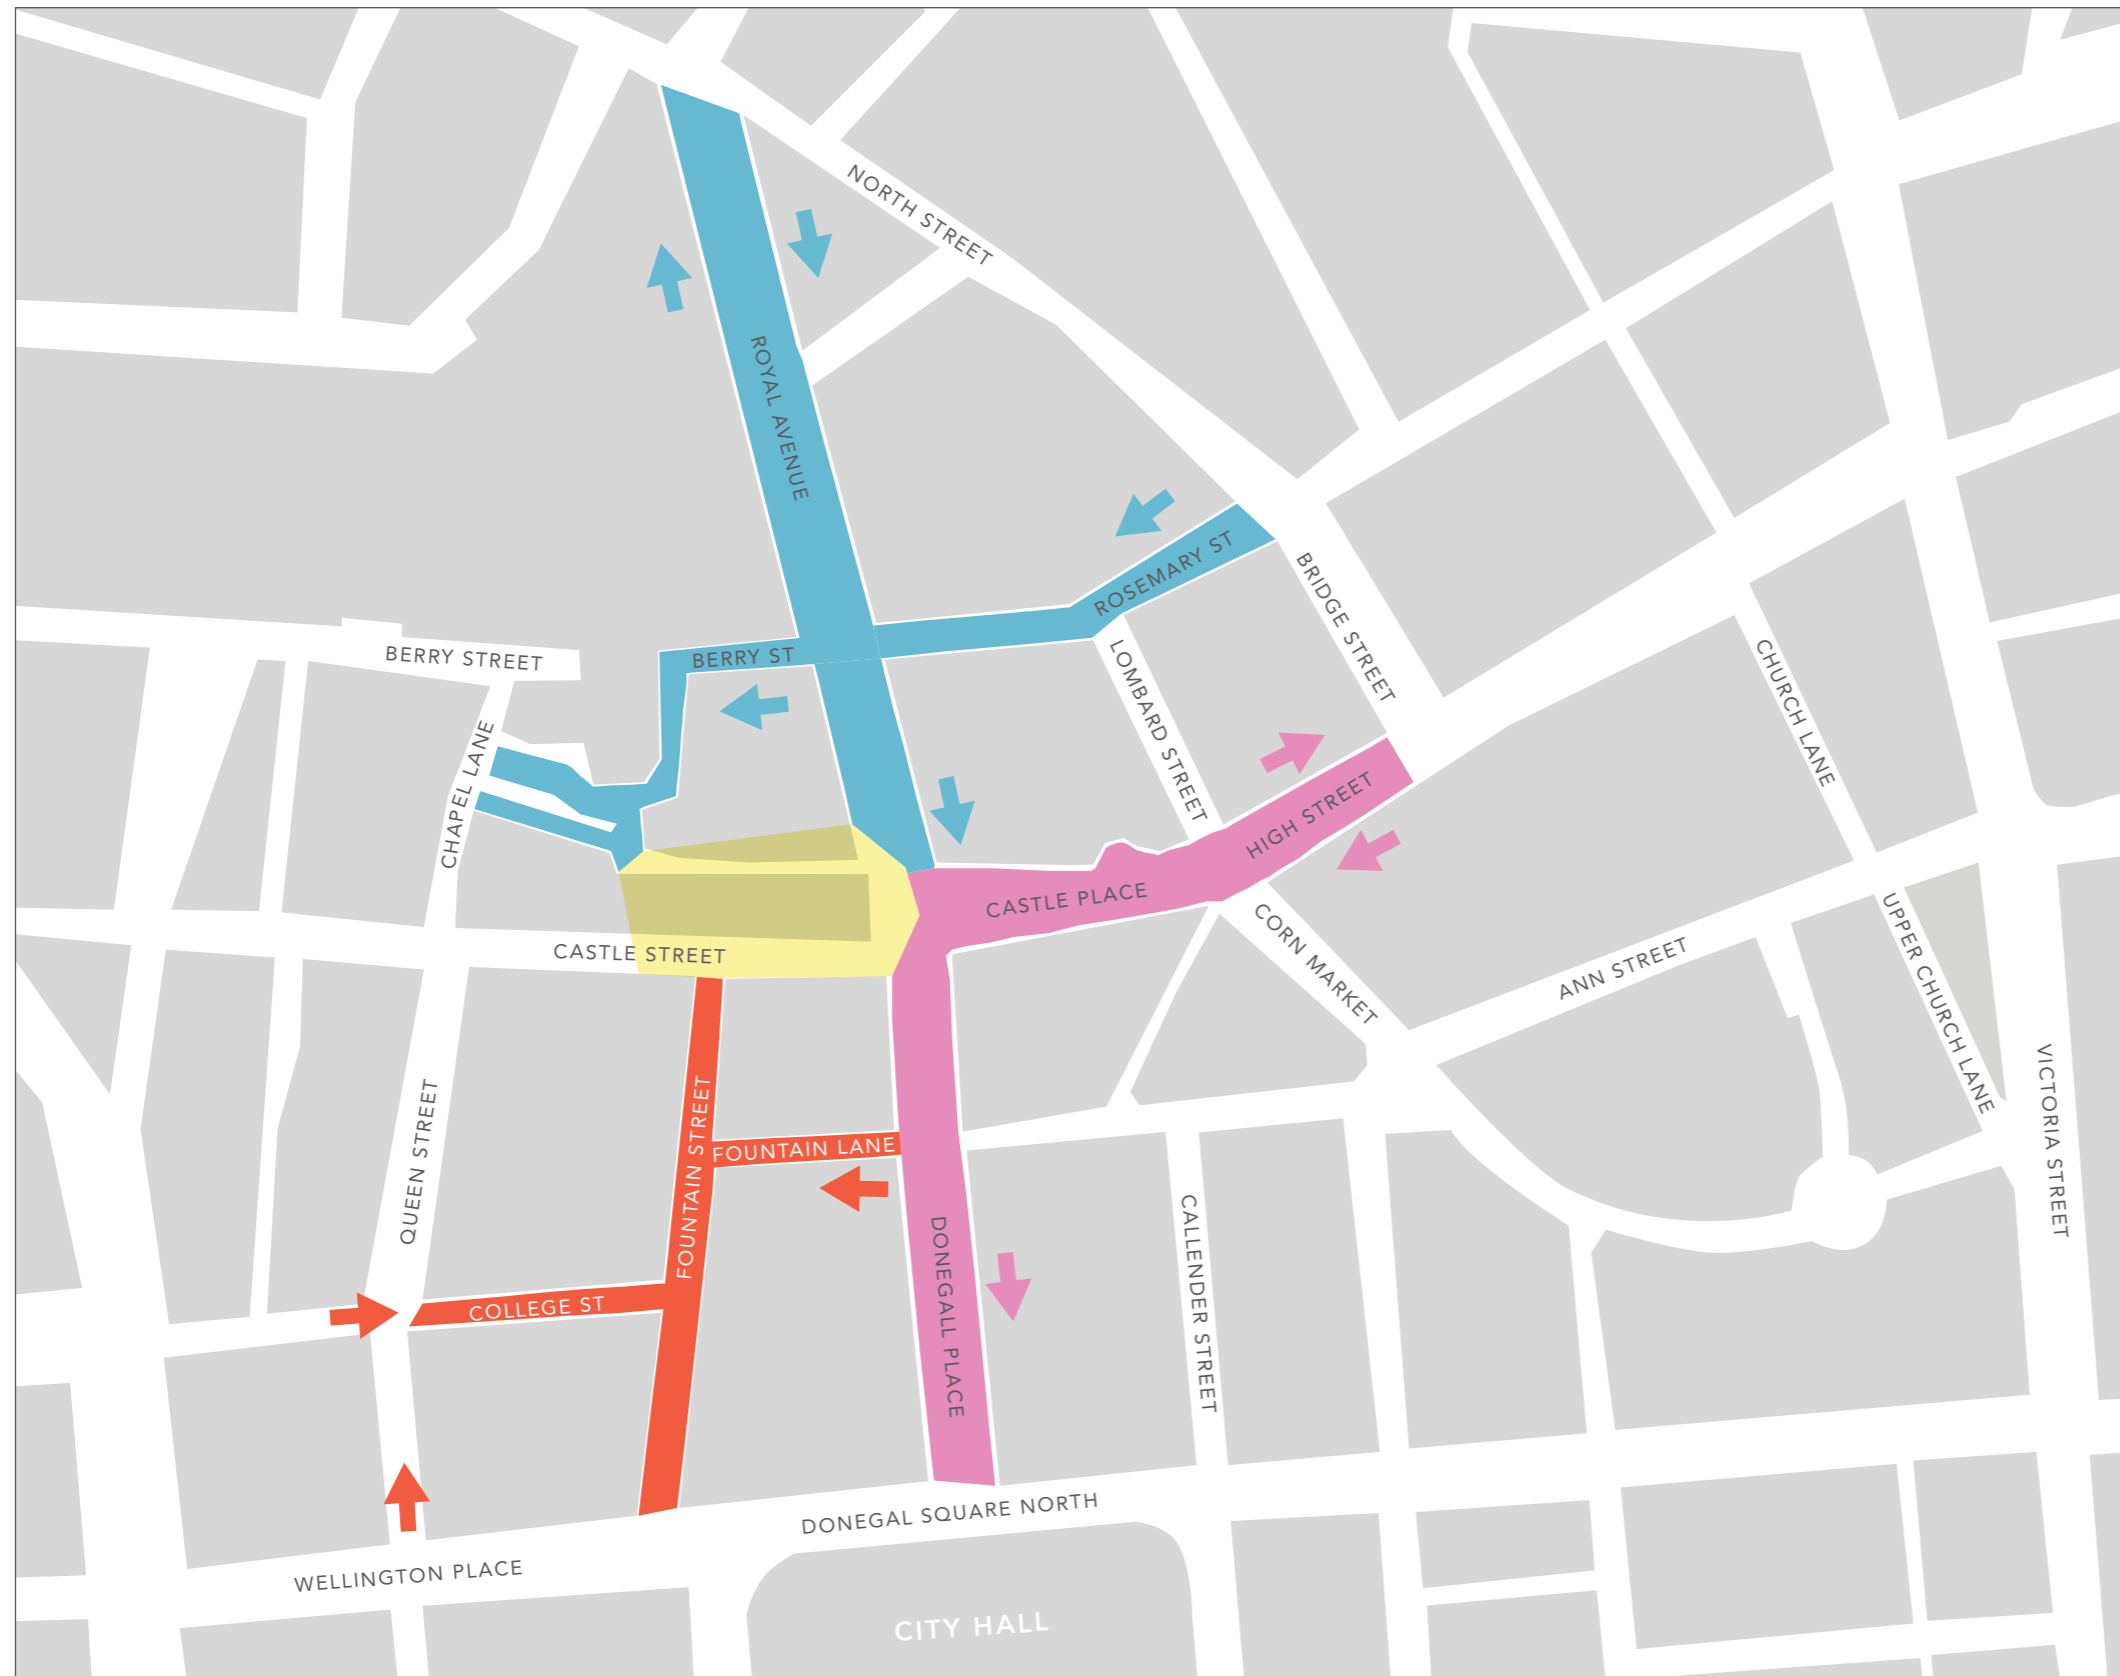

### PROJECT

**BELFAST CITY CENTRE**

### TITLE

**LOADING/UNLOADING  
ARRANGEMENTS MAY 2019**

### EXCLUSION ZONE

- Exclusion zone ■
- Access route and loading area for **Fountain Street** marked ■
- Access route and loading area for **Royal Avenue** marked ■
- Access route and loading area for **Donegall Place & Castle Place** marked ■